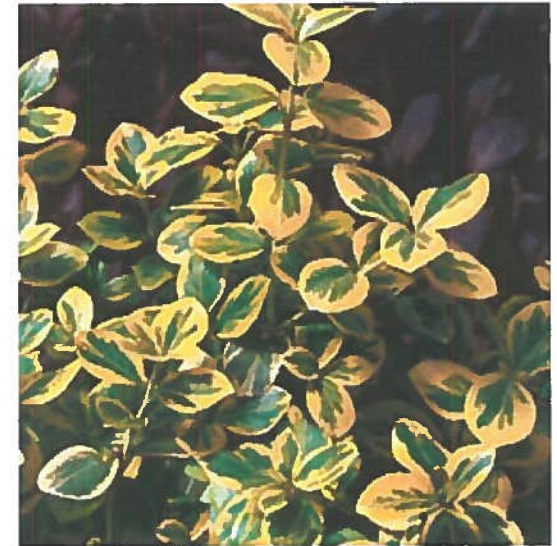

## Deciduous Ornamental Trees

Chanticleer Pear 35' x 15'

Autumn Blaze Pear 35' x 15'

Newport Plum 15' x 10'

Deciduous Shrubs: Russian Sage, Yellow Shrub Rose, Red Fragrant Shrub Rose, Dwarf Burning Bush Nana and Kelsey Dogwood

Deciduous Shrubs: Viburnum burkwoodi, carlesii; Snow Mound Spirea, Dwarf Burning Bush, Hancock Coralberry, Dwarf European Cranberry and Crimson Pigmy Barberry

Deciduous Shrubs: Arnold Dwarf Forsythia, Emerald Mound Honeysuckle, Pink Flowering Quince, Pawnee Buttes Sand Cherry and Dwarf spirea varieites

Deciduous Shrubs: Gro-low Fragrant Sumac and Midnight Wine Weigelia and other weigelia varieties (2' x 2')

Evergreen Shrubs: Low Junipers up to 3' tall, any narrow upright Juniper, Boxwood varieties, Cranberry Cotoneaster, and Euonymus varieties