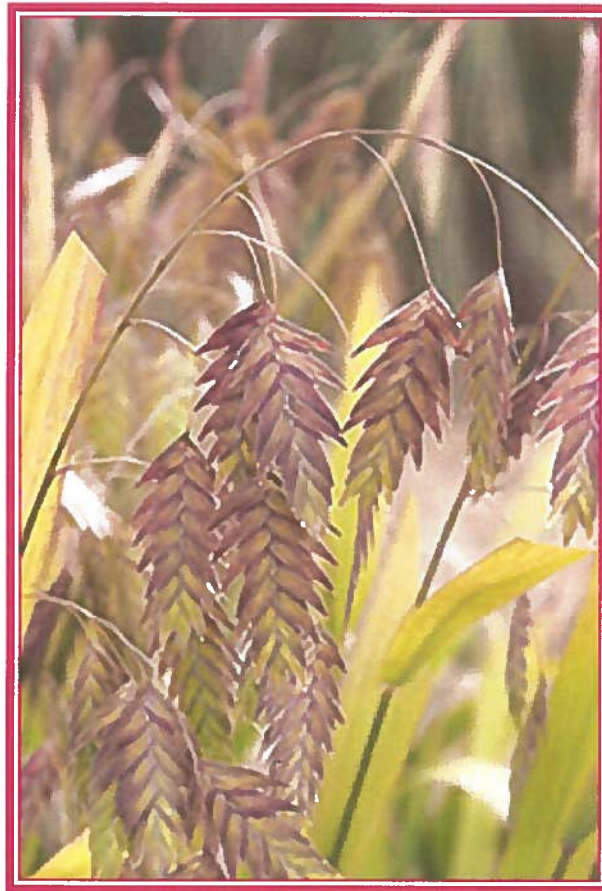

Deciduous Shrubs: Viburnum burkwoodi, carlesii; Snow Mound Spirea, Dwarf Burning Bush, Hancock Coralberry, Dwarf European Cranberry and Crimson Pigmy Barberry

Deciduous Shrubs: Arnold Dwarf Forsythia, Emerald Mound Honeysuckle, Pink Flowering Quince, Pawnee Buttes Sand Cherry and Dwarf spirea varieites

Deciduous Shrubs: Gro-low Fragrant Sumac and Midnight Wine Weigelia and other weigelia varieties (2' x 2')

Evergreen Shrubs: Low Junipers up to 3' tall, any narrow upright Juniper, Boxwood varieties, Cranberry Cotoneaster, and Euonymus varieties

Evergreen Shrubs: Dwarf Mugo Pine and Dwarf Pine varieties to 3' tall and Buffalo Juniper

Grasses: Karl Foerster Feather Reed Grass, Northern Sea Oats Grass, Fountain Grass Varieties, any low ornamental grass 1-3' tall