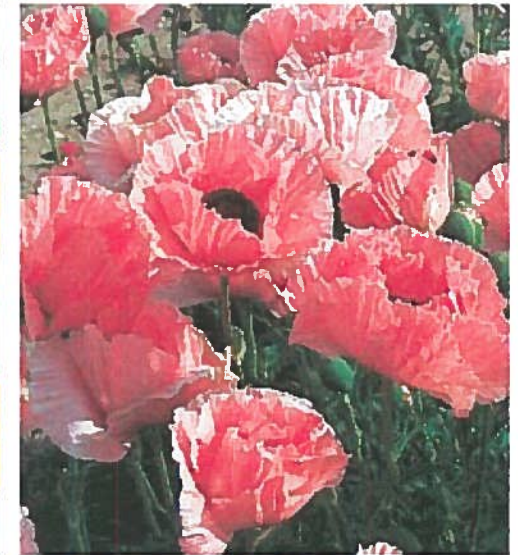

Xeriscape Perennials: Hummingbird Flower, Lily varieties,
Poppies—Oriental, California, Icelandic, and Black-Eyed
Susan