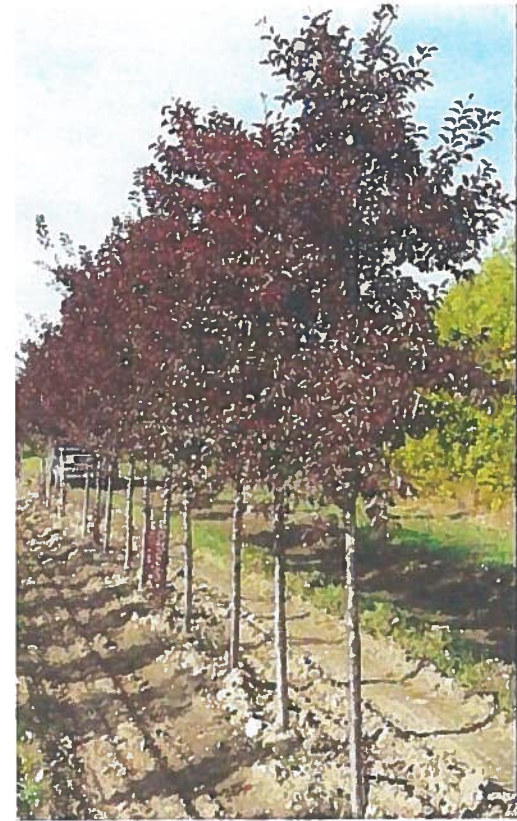

## Evergreen Trees

Iseli Fastigiata Bosnian Pine 25' x 8'  
Japanese White Breviflora Pine 15' x 9'

## Deciduous Ornamental Trees

Chanticleer Pear 35' x 15'

Autumn Blaze Pear 35' x 15'

Newport Plum 15' x 10'

Deciduous Shrubs: Russian Sage, Yellow Shrub Rose, Red Fragrant Shrub Rose, Dwarf Burning Bush Nana and Kelsey Dogwood