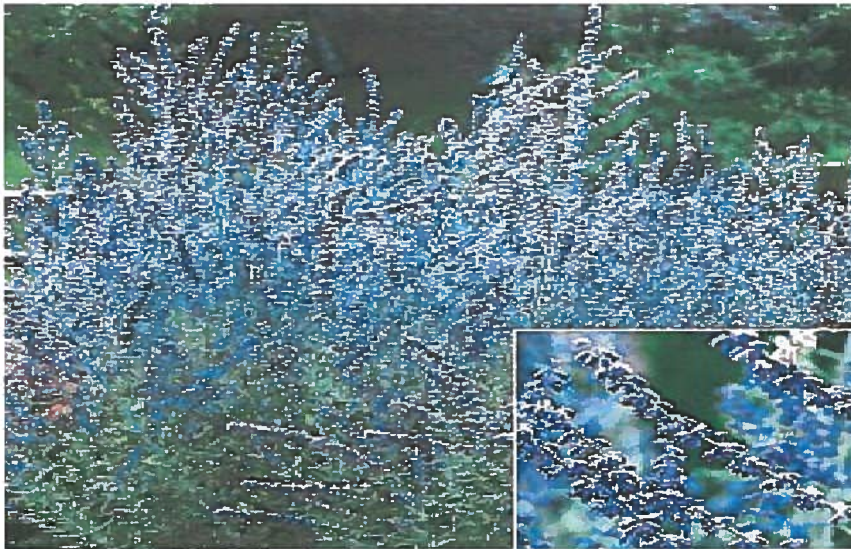

## Deciduous Ornamental Trees

Chanticleer Pear 35' x 15'

Autumn Blaze Pear 35' x 15'

Newport Plum 15' x 10'

Deciduous Shrubs: Russian Sage, Yellow Shrub Rose, Red Fragrant Shrub Rose, Dwarf Burning Bush Nana and Kelsey Dogwood

Deciduous Shrubs: Viburnum burkwoodi, carlesii; Snow Mound Spirea, Dwarf Burning Bush, Hancock Coralberry, Dwarf European Cranberry and Crimson Pigmy Barberry

Deciduous Shrubs: Arnold Dwarf Forsythia, Emerald Mound Honeysuckle, Pink Flowering Quince, Pawnee Buttes Sand Cherry and Dwarf spirea varieites

Deciduous Shrubs: Gro-low Fragrant Sumac and Midnight Wine Weigelia and other weigelia varieties (2' x 2')

Evergreen Shrubs: Low Junipers up to 3' tall, any narrow upright Juniper, Boxwood varieties, Cranberry Cotoneaster, and Euonymus varieties